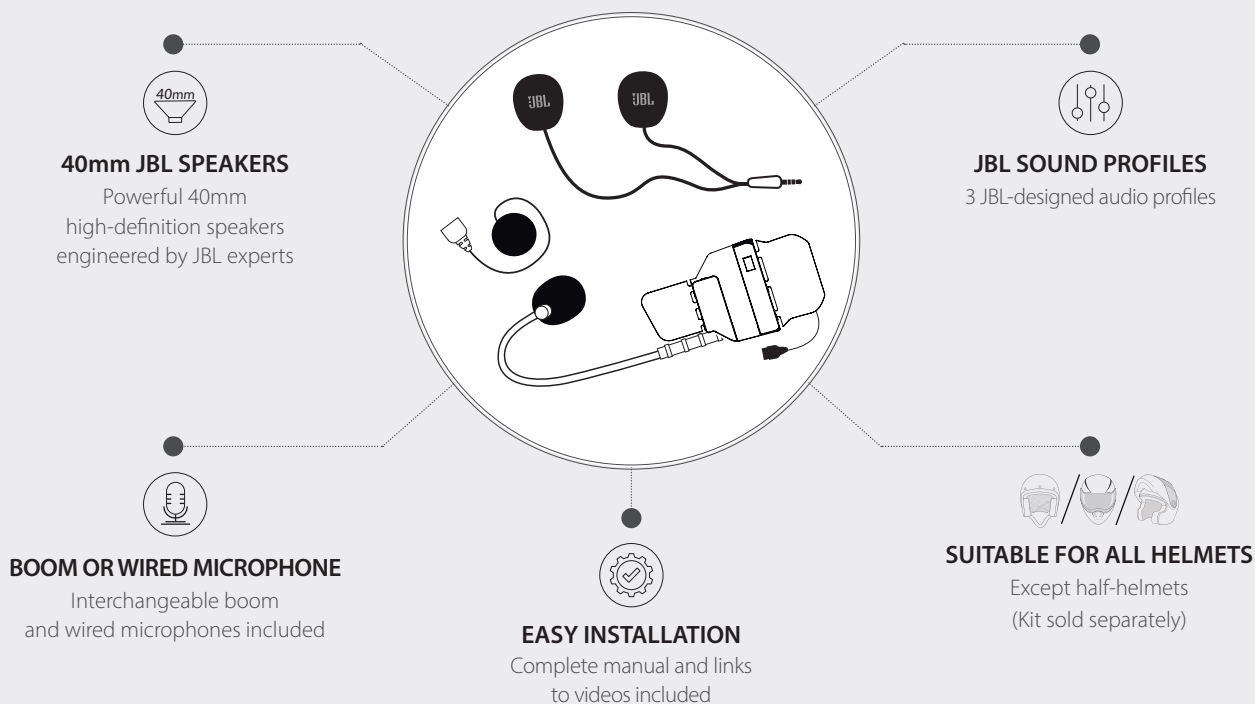

PACKTALK EDGE

2nd Helmet Kit Sound by JBL

ENJOY THE EXCEPTIONAL JBL SOUND ON YOUR 2nd HELMET

COMPATIBLE WITH:

PACKTALK EDGE

PACKTALK EDGE

2nd Helmet Kit Sound by JBL

P/N: ACC00011
EAN: 0828831843197

What's in the box?

40MM SOUND BY JBL SPEAKERS

CRADLE WITH CLAMP

GLUE PLATE

JBL ACTIVATION GUIDE

BOOM MICROPHONE

WIRED MICROPHONE

SPEAKER BOOSTER PADS

CLEANING PADS

2 RECTANGULAR VELCROS

2 ROUND VELCROS

INSTALLATION GUIDE

OTHER AVAILABLE ACCESSORIES

PACKTALK EDGE
Half Helmet Kit

JBL 45mm Audio Set